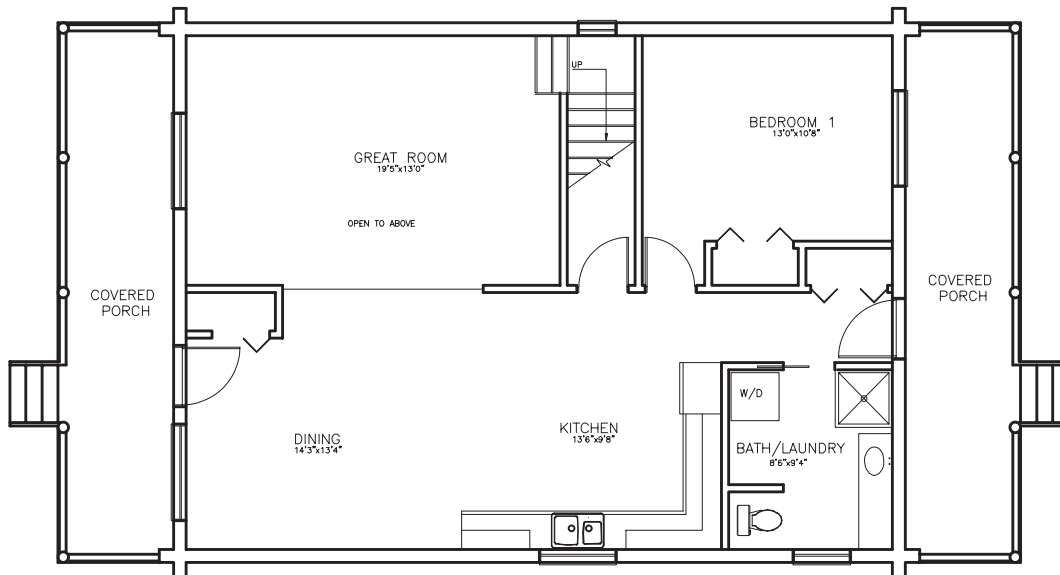

FRONTIER LOG HOMES

'BAYFIELD'

38'x28' + 6' COVERED PORCHES
 FIRST FLOOR AREA = 1064 SQ. FT.
 LOFT AREA = 714 SQ. FT.
 TOTAL AREA = 1776 SQ. FT.